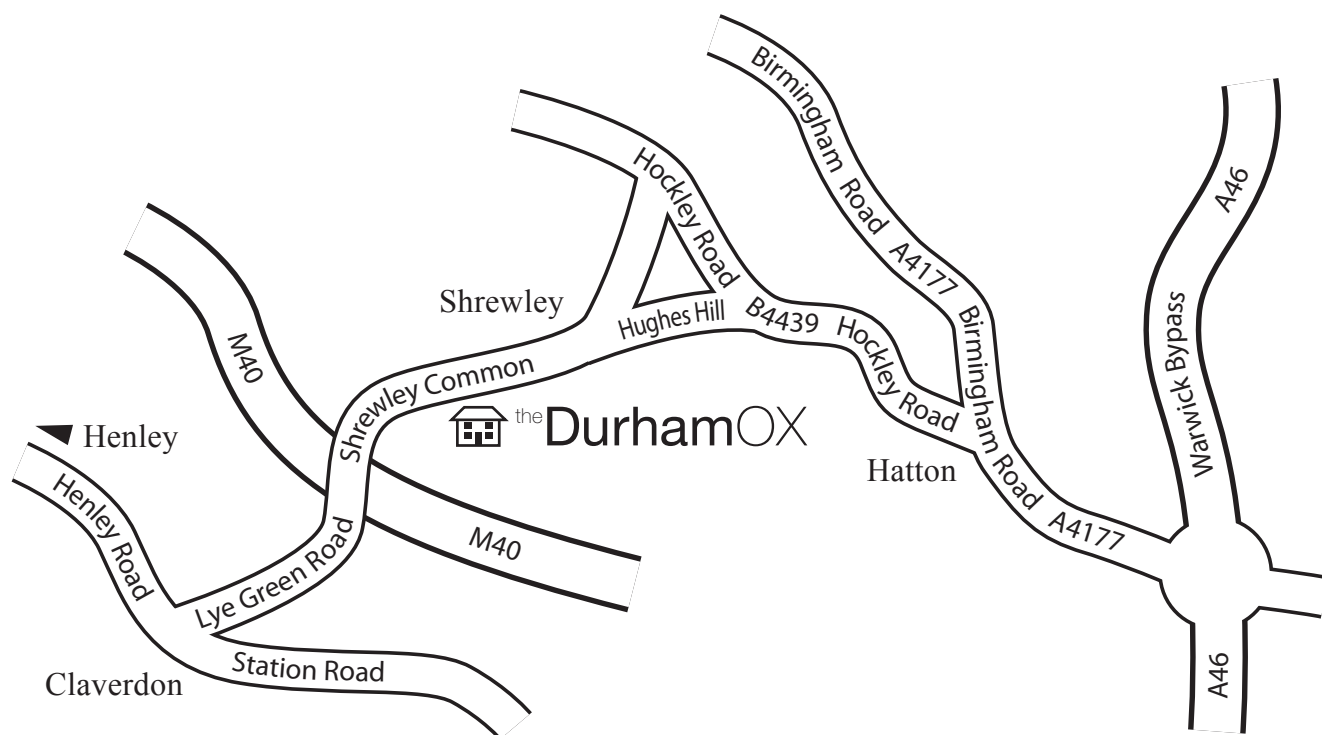

the **DurhamOX**

how to find us

Directions:

Via Henley-In-Arden – At the traffic lights follow the Warwick Road/A4189 (signposted Shrewley, this will become the Henley Road). Turn left onto Lye Green Road, continue forward onto The Cumsey, bear left onto Shrewley Common, **The Durham Ox** is located on the right.

Via M40 Motorway – Leave the M40 at Junction 15 and follow signs for Coventry/A46. At the island take the 1st exit onto the Birmingham Road/A4177 (signposted Solihull). Turn left onto Hockley Road/B4439, then turn left onto Hughes Hill and then left onto Shrewley Common, **The Durham Ox** is located on the left.